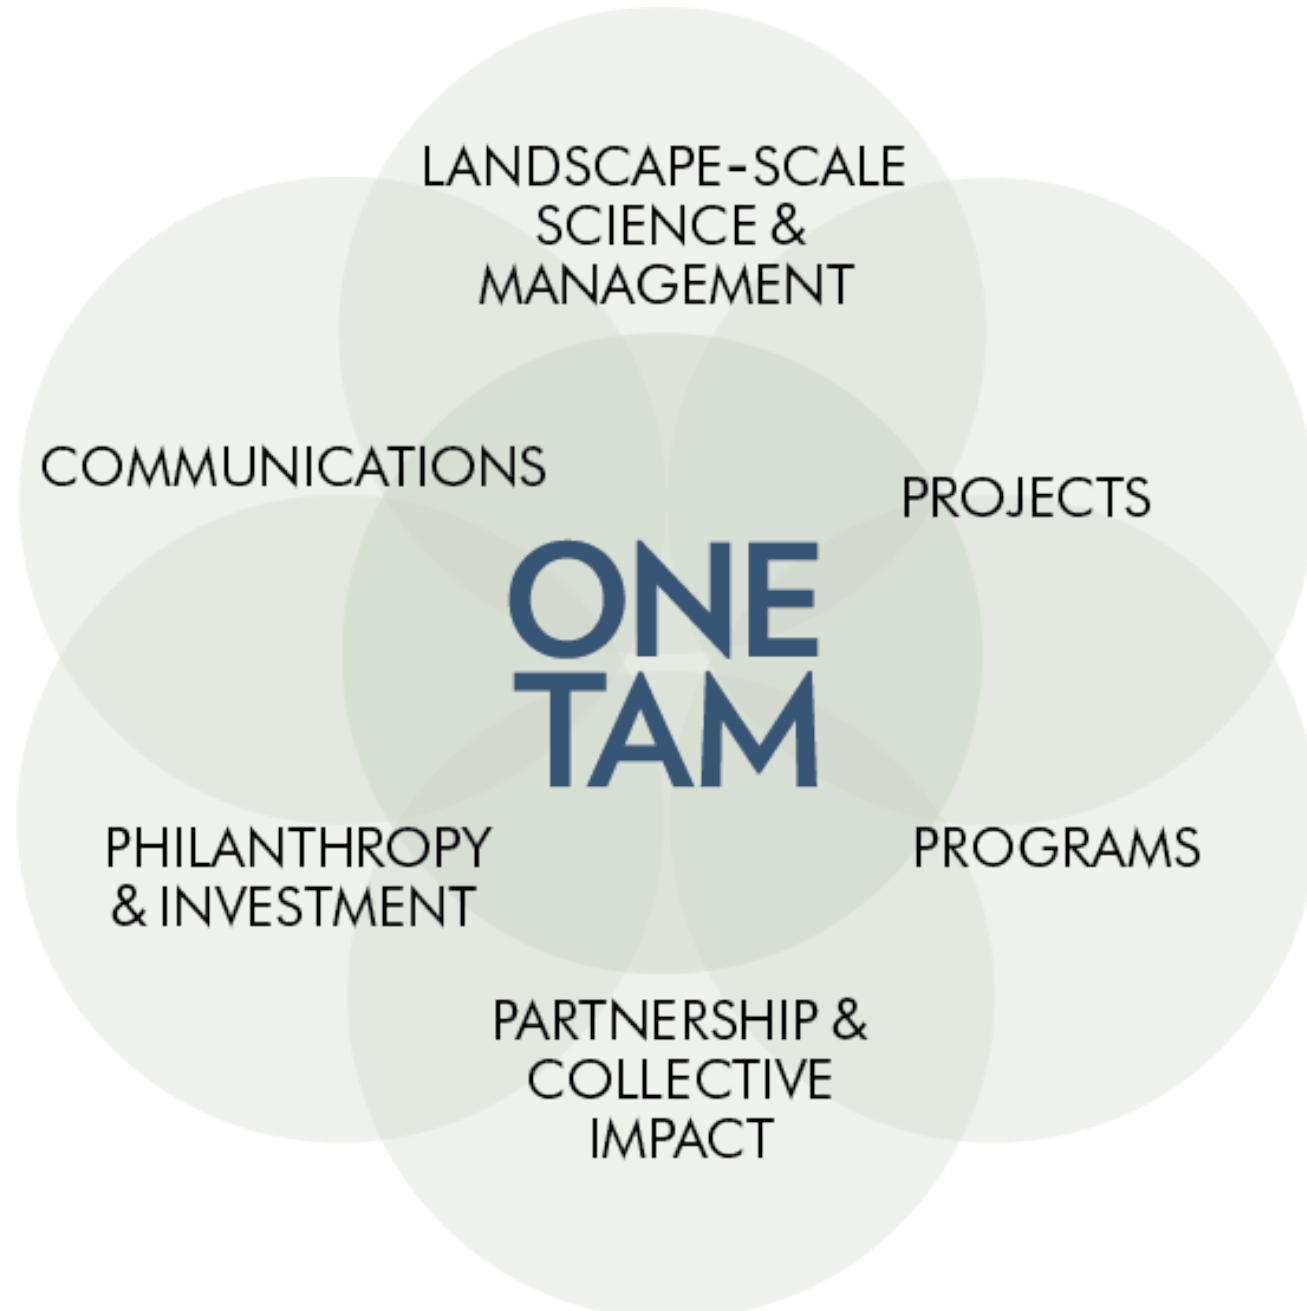

LANDSCAPE-SCALE
SCIENCE &
MANAGEMENT

COMMUNICATIONS

PROJECTS

**ONE
TAM**

PHILANTHROPY
& INVESTMENT

PROGRAMS

PARTNERSHIP &
COLLECTIVE
IMPACT